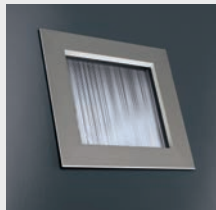

NEW

LINKS COMPOSITE DOOR RANGE

The Links range of contemporary doors is setting new standards in modern, upmarket entrances, allowing for a unique Links 'smooth' door blank, which are glazed using a brand new contemporary chamfered cassette system in a choice of either Colour Matched or Aluminum finishes.

Colour Match

Anodised

INOX

Links Augusta Composite Door

Colour Match

Door Colour: Emerald

Decorative Glass: Tahoe Green

Door Colour: Very Berry | Decorative Glass: Tahoe Purple

Anodised

Door Colour: Marsala

Decorative Glass: Tahoe Red

Links Augusta Long Composite Door

Colour Match

Door Colour: Sandstone

Decorative Glass: Millenium

Door Colour: California | Decorative Glass: Etch Squares