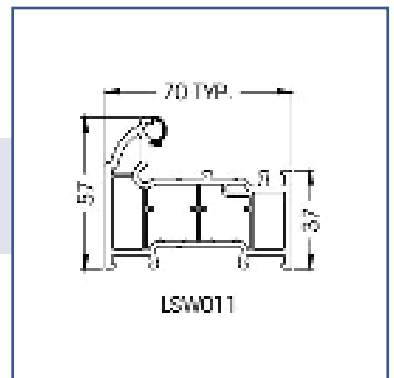

Low PVCU threshold