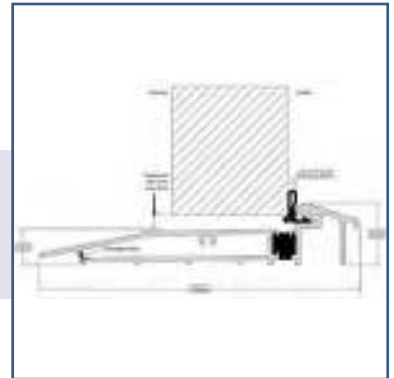

Low PVCU threshold