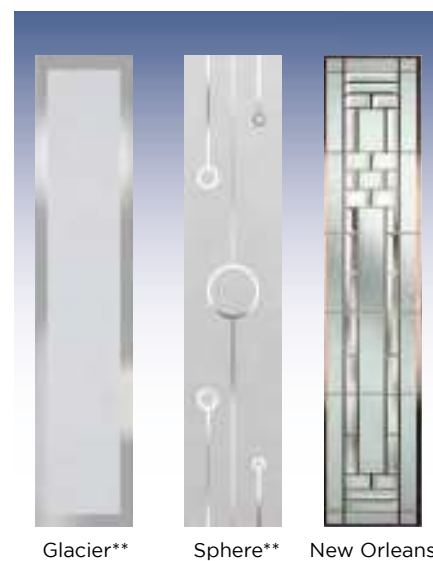

Glazed

Satin**

Glacier**

Sphere**

New Orleans
Rose Gold*

Styles...