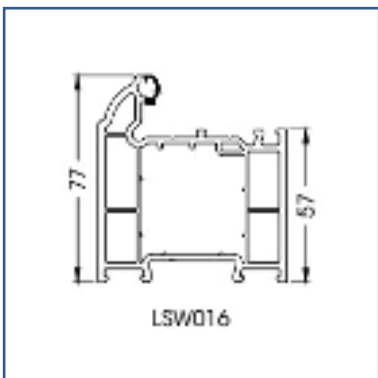

Stormguard AM370
(not Part M Compliant)
- available in Gold or Silver
(Open inwards doors)

Stormguard AM5 Part M Compliant
- available in gold or silver
(Open outwards doors)

Stormguard AM570
(not Part M Compliant)
- available in gold or silver
(Open outwards doors)

Our Standard PVCU threshold