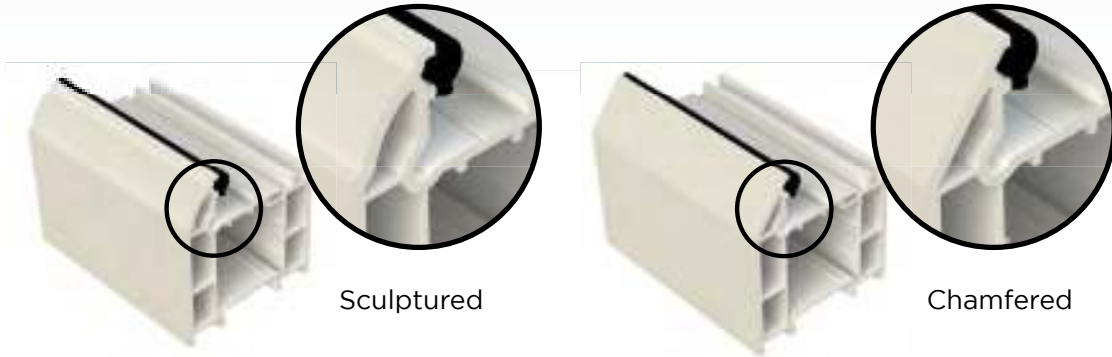

FRAME & THRESHOLD OPTIONS

Frame Options

Frame available in Linar Sculptured (Standard) or Chamfered.

(Foiled Frame Options are available to match the slab colour options apart from Duck Egg blue and Black 9011)