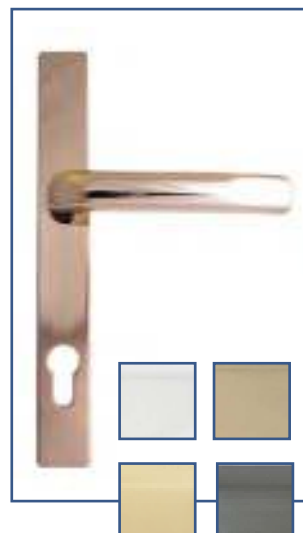

Sweet Design Lever/ Lever & Lever/ Pad

The 'Sweet' range is designed with a unique curved style that not only looks fantastic but also has security in mind. Created to resist handle and lock snapping but also carries a 10 year guarantee.

Available in: White, Black, Bright Gold, Bright Chrome Rose Gold & Stainless Steel.

Heritage Lever/ Lever This traditional door handle can be suited with door knocker and letter plate if required.

Available in: Antique Black, Bright Gold, Bright Chrome & Graphite.