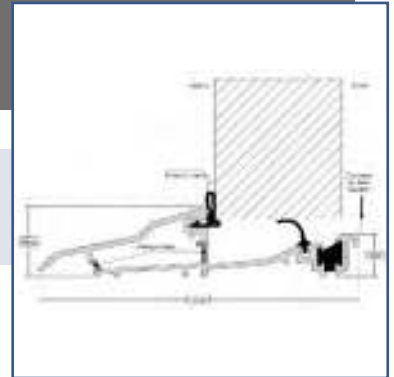

Low PVCU threshold