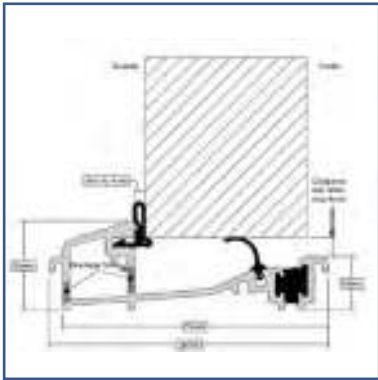

Threshold Options

To allow for every circumstance we offer the following door thresholds.

Stormguard AM3 Part M Compliant - available in Gold or Silver - (Open inwards doors)