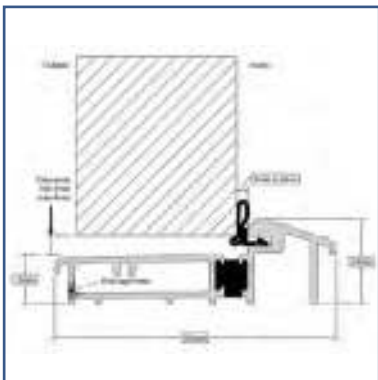

FRAME & THRESHOLD OPTIONS

Frame Options

Frame available in Linar Sculptured (Standard) or Chamfered.

(Foiled Frame Options are available to match the slab colour options apart from Duck Egg blue and Black 9011)

Threshold Options

To allow for every circumstance we offer the following door thresholds.

Stormguard AM3 Part M Compliant - available in Gold or Silver - (Open inwards doors)

Stormguard AM370
(not Part M Compliant)
- available in Gold or Silver
(Open inwards doors)

Stormguard AM5 Part M Compliant
- available in gold or silver
(Open outwards doors)

Stormguard AM570
(not Part M Compliant)
- available in gold or silver
(Open outwards doors)

Our Standard PVCU threshold

Low PVCU threshold